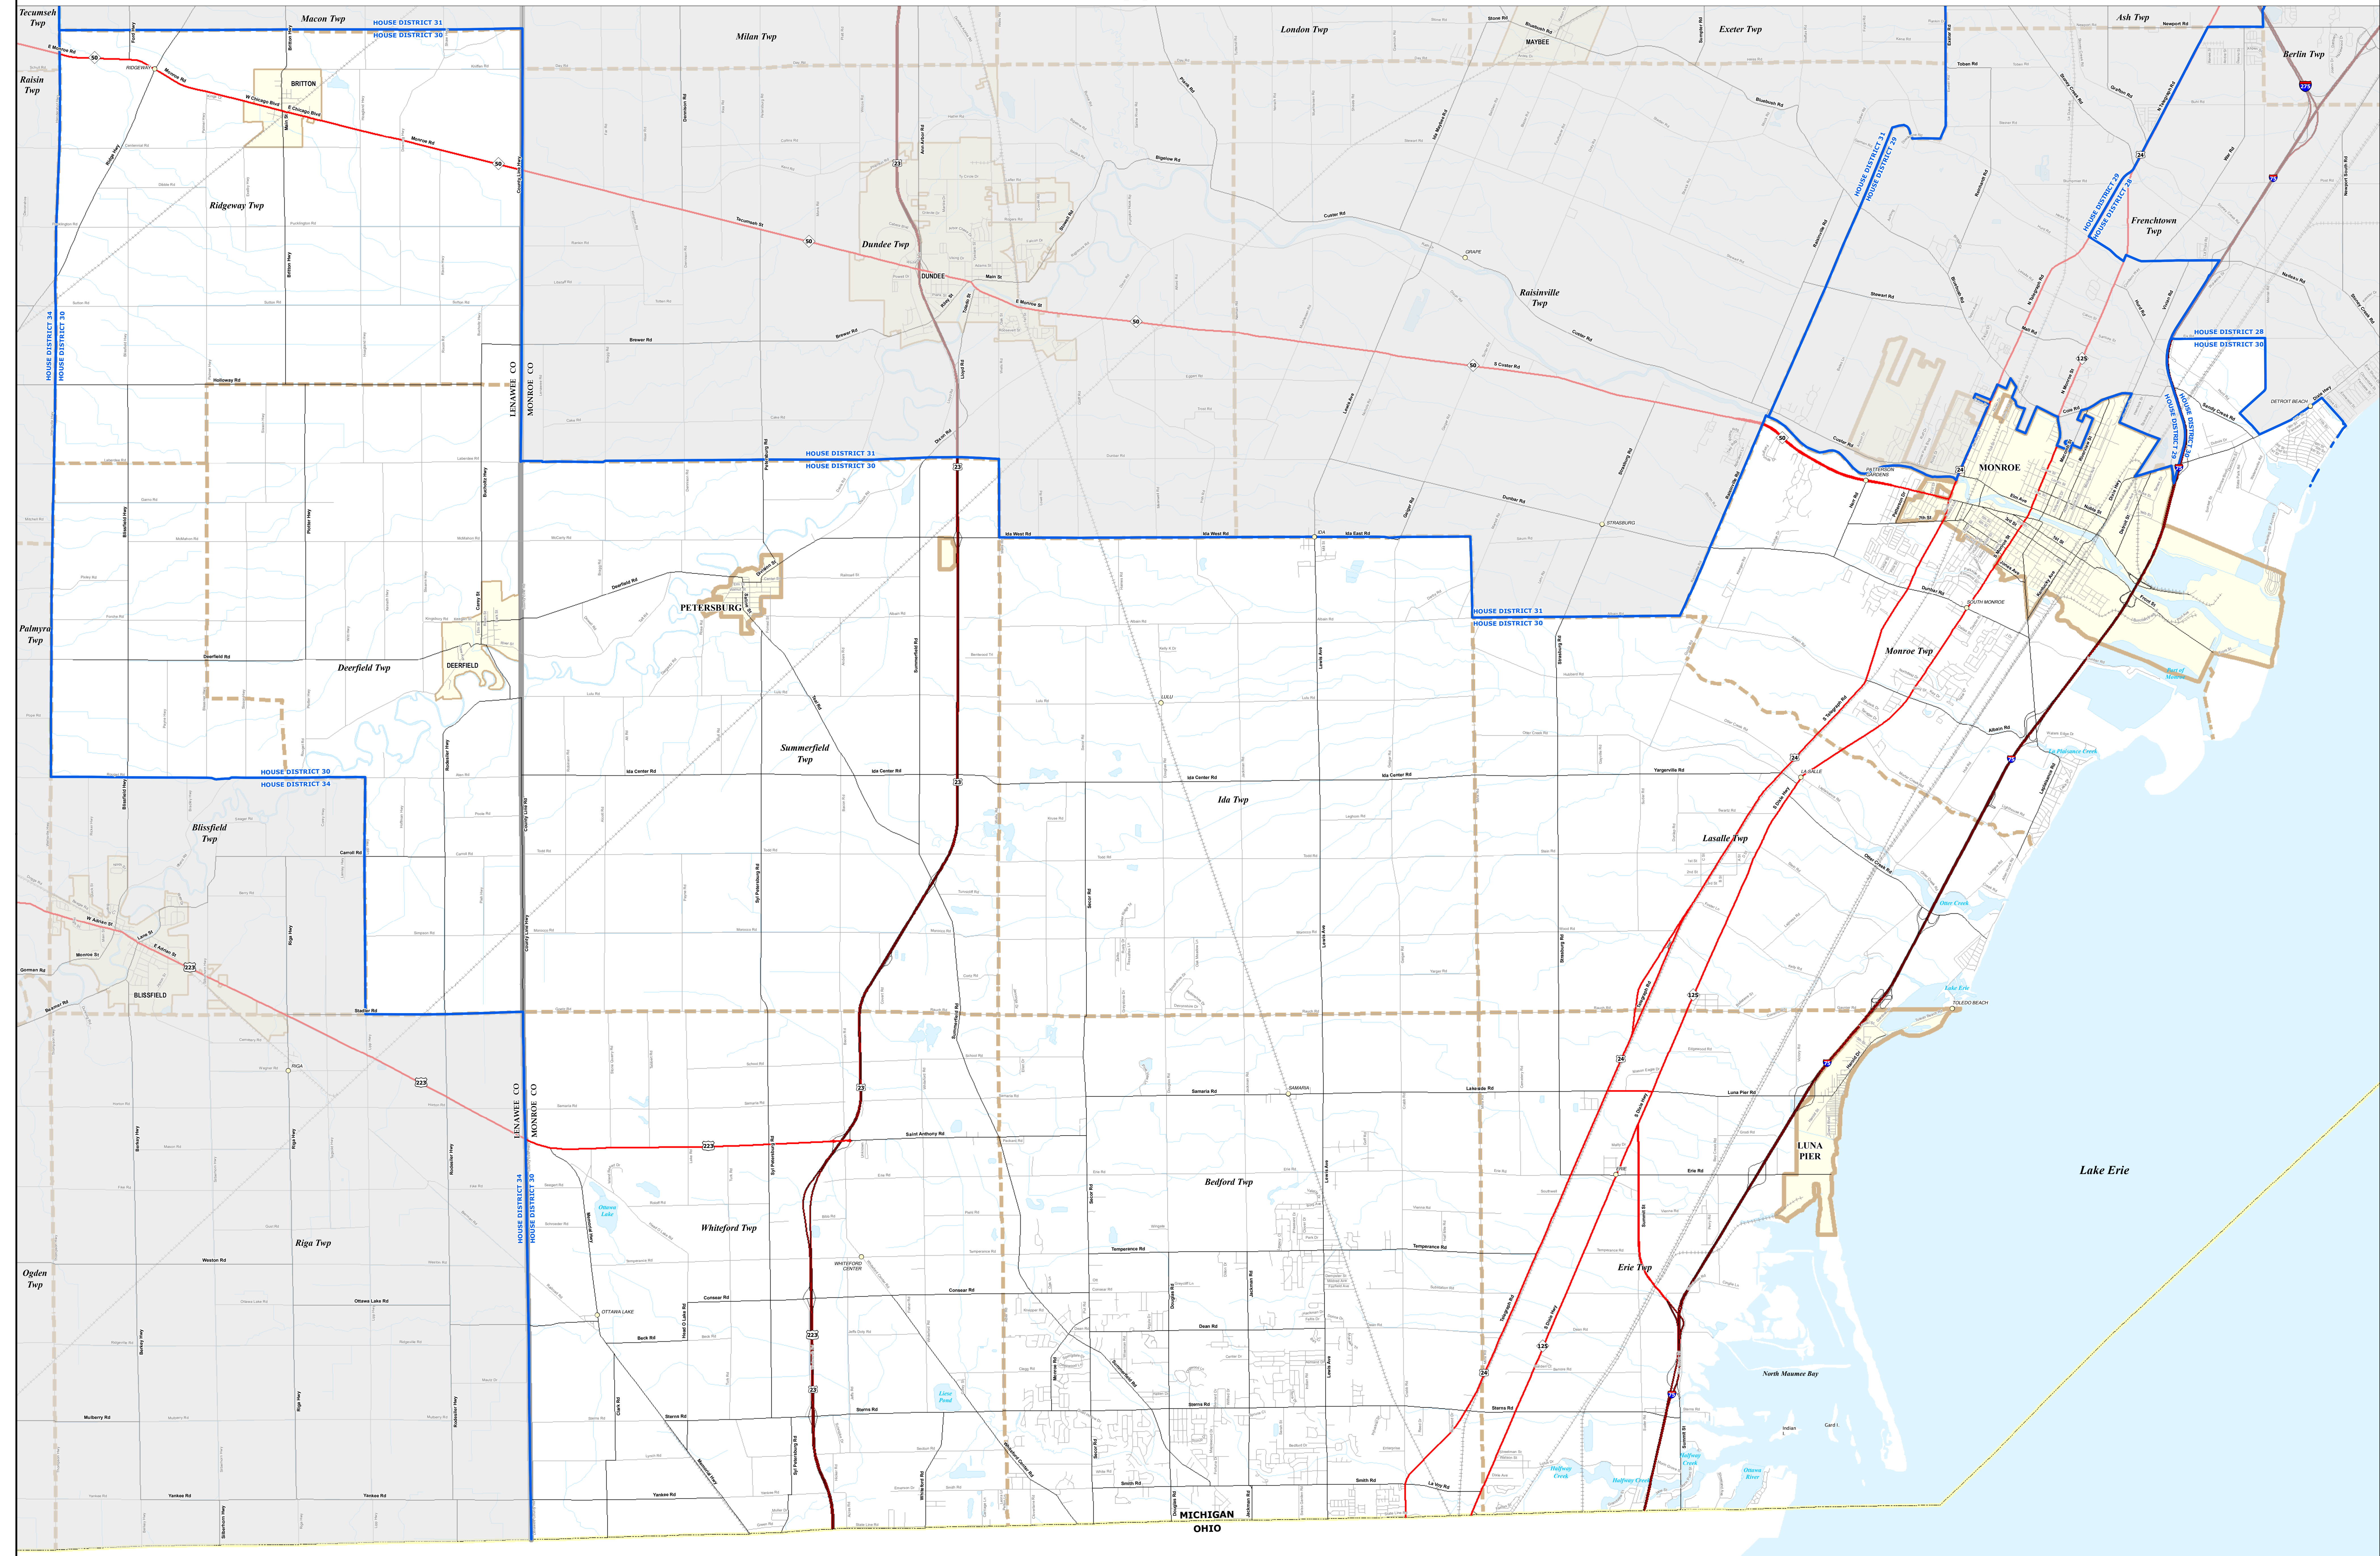

MICHIGAN STATE HOUSE DISTRICT 30

2021 Apportionment Plan

0 1 2 Miles

Legend			
	House District		Township
	City		County
	Village		State
	Unincorporated Place		Freeway
			Highway
			Primary Road
			Local Road
			Railroad
			Water Feature
			River, Stream, or Drain